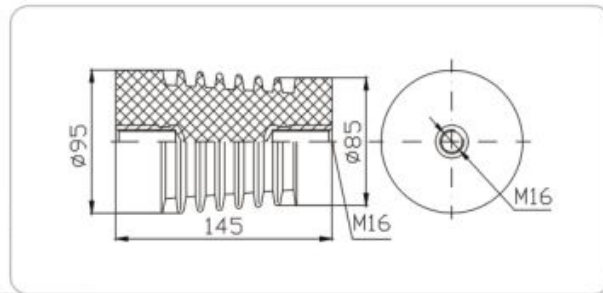

Item Name : ZJ126-12
Rated voltage : 3.6~12kV