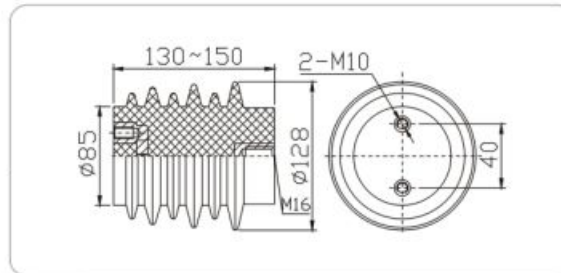

Item Name : ZJ109-12
Rated voltage : 3.6~12kV