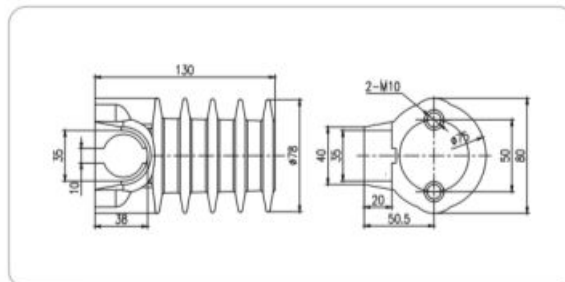

Item Name : ZJ146-12
Rated voltage : 3.6~12kV